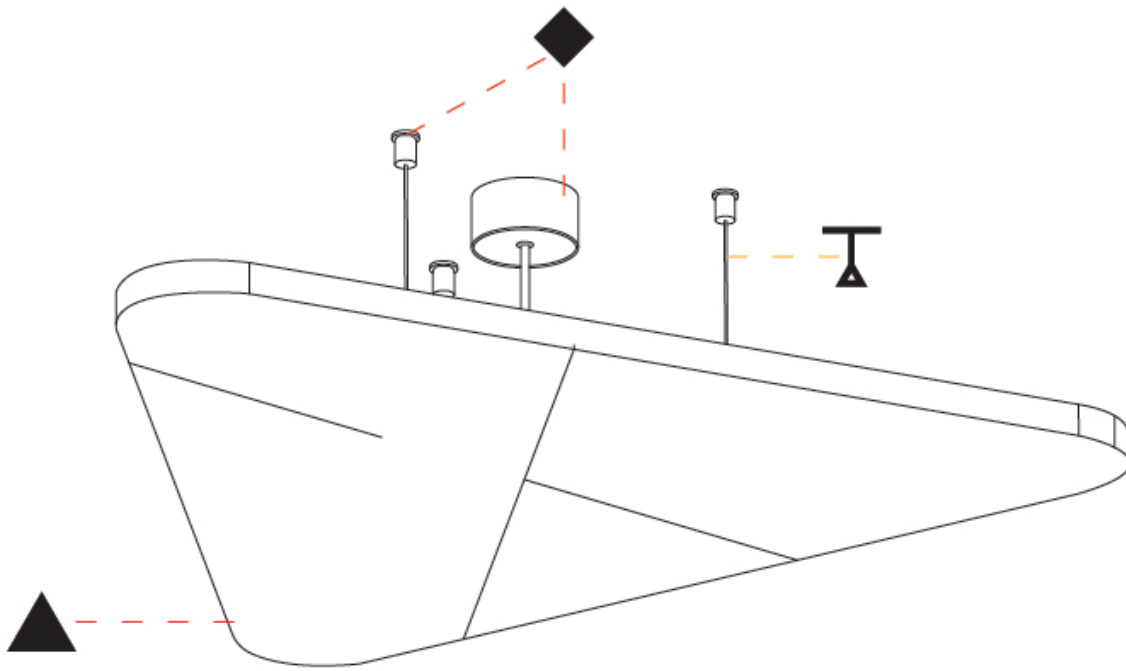

VICTORY ACOUSTIC LIGHT PANEL SUSPENSION

A300748-

PROJECT	_____
TYPE	_____
SPECIFIER	_____
QUANTITY	_____
DATE	_____