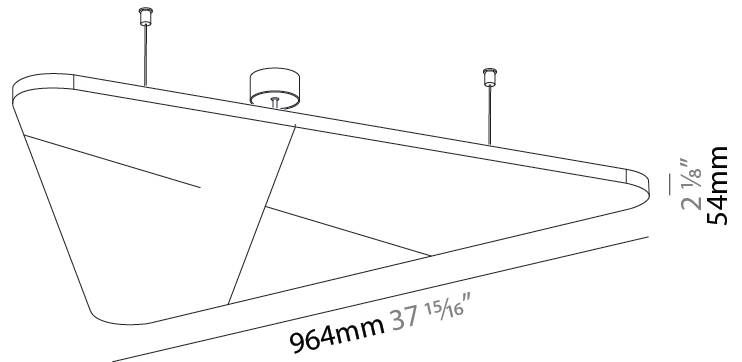

GENERAL

Series: Victory Acoustic Light Panel
Partner: Prolicht
Division: Architectural
Installation: Suspension
Product Type: Acoustic
Mounting Location: Ceiling
Light Distribution: Indirect

PHYSICAL

Shape: Abstract
Length (mm): 1092
Length (in): 43
Width (mm): 964
Width (in): 37 ¹⁵/₁₆
Height (mm): 54
Height (in): 2 ¹/₈

Fixture Finish: SSR / BKV / CWI / CRY / HAB / UFT / ITA / RUA / FTG / MYG / LOD / PUS / FRO / FUP / KIA / POP / BLS / SPG / MEY / GOH / CHC / COM / ABZ / JAG / OBR / MOS / ROR

Acoustic Finish: SFW / CYW / SEE / SYN / MTS / PMB / TTN / CYB / STO / DPE / BES / SHB / ARE / ANE / VRD / CRF

Fixture Material: Aluminum
Primary Material: Acoustic
Cable Details: 2000mm / 78 3/4" or 6000mm / 236 1/4" Transparent Cable

ELECTRICAL

Lamp Type: LED (Zhaga Standard)
Input Wattage (W): 23.8
Total Output Wattage (W): 21.8
Dimming: Non-Dimmable
Driver Included: Yes
Driver Location: Integrated
Driver Type: Constant Current - Universal
Driver Class: Class 2
Input Voltage (V): 120 - 277

LED

Color Temperature (°K): 2700 / 3000 / 3500 / 4000
Max. Delivered Lumen (lm): 1753 / 1771 / 1824 / 1877
Nominal Lumen (lm): 1753 / 2225 / 2160 / 2290
CRI: >90 CRI
Lamp Life (hrs): 50000

OPTICAL

RATINGS AND CERTIFICATIONS

Certified By: CSA Certified to UL and CSA Standards
IP rating: IP20