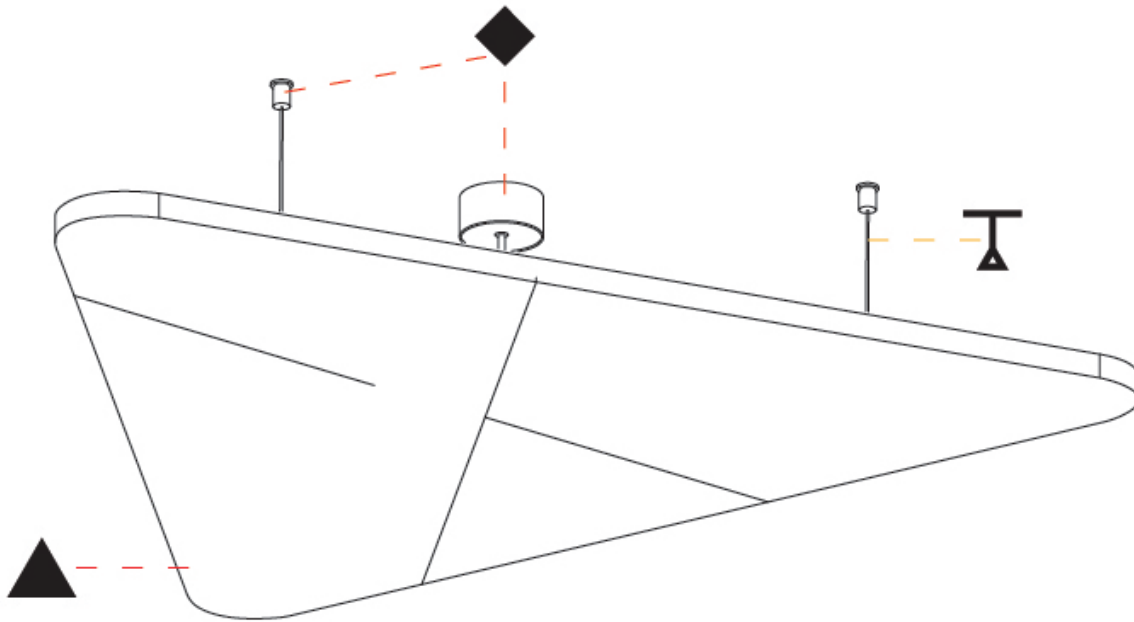

VICTORY ACOUSTIC LIGHT PANEL SUSPENSION

A300749-

PROJECT	_____
TYPE	_____
SPECIFIER	_____
QUANTITY	_____
DATE	_____

A