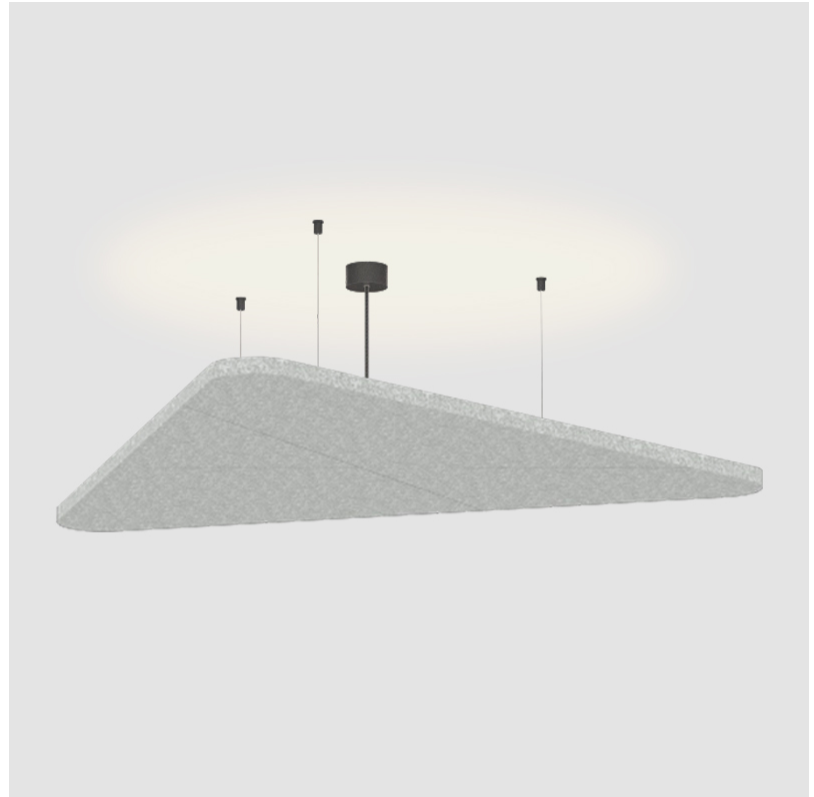

GENERAL

Series: Victory Acoustic Light Panel
Partner: Prolicht
Division: Architectural
Installation: Suspension
Product Type: Acoustic
Mounting Location: Ceiling
Light Distribution: Indirect

PHYSICAL

Shape: Abstract
Length (mm): 1092
Length (in): 43
Width (mm): 964
Width (in): 37 ¹⁵/₁₆
Height (mm): 54
Height (in): 2 ¹/₈

Fixture Finish: SSR / BKV / CWI / CRY / HAB / UFT / ITA / RUA / FTG / MYG / LOD / PUS / FRO / FUP / KIA / POP / BLS / SPG / MEY / GOH / CHC / COM / ABZ / JAG / OBR / MOS / ROR

Acoustic Finish: SFW / CYW / SEE / SYN / MTS / PMB / TTN / CYB / STO / DPE / BES / SHB / ARE / ANE / VRD / CRF

Fixture Material: Aluminum
Primary Material: Acoustic
Cable Details: 2000mm / 78 3/4" or 6000mm / 236 1/4" Transparent Cable

ELECTRICAL

Lamp Type: LED (Zhaga Standard)
Input Wattage (W): 23.8
Total Output Wattage (W): 21.8
Dimming: Non-Dimmable
Driver Included: Yes
Driver Location: Integrated
Driver Type: Constant Current - Universal
Driver Class: Class 2
Input Voltage (V): 120 - 277

LED

Color Temperature (°K): 2700 / 3000 / 3500 / 4000
Max. Delivered Lumen (lm): 1753 / 1771 / 1824 / 1877
Nominal Lumen (lm): 1753 / 2225 / 2160 / 2290
CRI: >90 CRI
Lamp Life (hrs): 50000

OPTICAL

RATINGS AND CERTIFICATIONS

Certified By: CSA Certified to UL and CSA Standards
IP rating: IP20