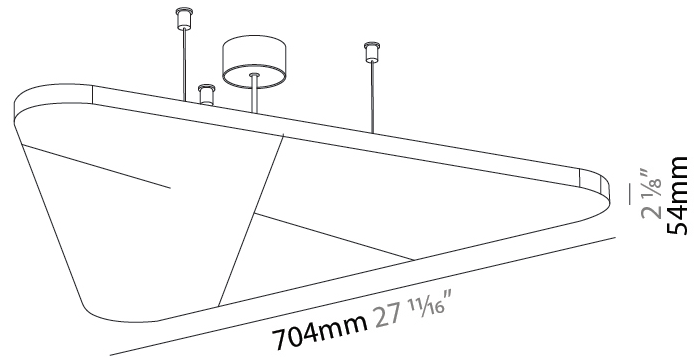

GENERAL

Series: Victory Acoustic Light Panel
Partner: Prolicht
Division: Architectural
Installation: Suspension
Product Type: Acoustic
Mounting Location: Ceiling
Light Distribution: Indirect

PHYSICAL

Shape: Abstract
Length (mm): 792
Length (in): 31 7/16
Width (mm): 704
Width (in): 27 11/16
Height (mm): 54
Height (in): 2 1/8

Fixture Finish: SSR / BKV / CWI / CRY / HAB / UFT / ITA / RUA / FTG / MYG / LOD / PUS / FRO / FUP / KIA / POP / BLS / SPG / MEY / GOH / CHC / COM / ABZ / JAG / OBR / MOS / ROR

Acoustic Finish: SFW / CYW / SEE / SYN / MTS / PMB / TTN / CYB / STO / DPE / BES / SHB / ARE / ANE / VRD / CRF

Fixture Material: Aluminum
Primary Material: Acoustic
Cable Details: 2000mm / 78 3/4" or 6000mm / 236 1/4" Transparent Cable

ELECTRICAL

Lamp Type: LED (Zhaga Standard)
Input Wattage (W): 10
Total Output Wattage (W): 9.1
Dimming: Non-Dimmable
Driver Included: Yes
Driver Location: Integrated
Driver Type: Constant Current - Universal
Driver Class: Class 2
Input Voltage (V): 120 - 277

LED

Color Temperature (°K): 2700 / 3000 / 3500 / 4000
Max. Delivered Lumen (lm): 701 / 708 / 730 / 751
Nominal Lumen (lm): 855 / 864 / 890 / 916
CRI: >90 CRI
Lamp Life (hrs): 50000

OPTICAL

RATINGS AND CERTIFICATIONS

Certified By: CSA Certified to UL and CSA Standards
IP rating: IP20