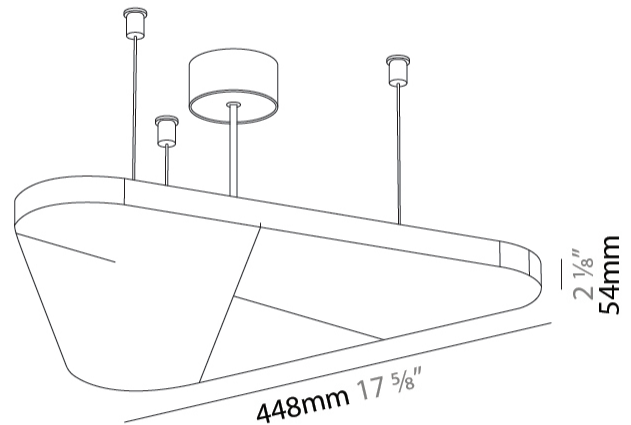

GENERAL

Series: Victory Acoustic Light Panel
Partner: Prolicht
Division: Architectural
Installation: Suspension
Product Type: Acoustic
Mounting Location: Ceiling
Light Distribution: Indirect

PHYSICAL

Shape: Abstract
Length (mm): 496
Length (in): 19 1/2
Width (mm): 448
Width (in): 17 5/8
Height (mm): 54
Height (in): 2 1/8

Fixture Finish: SSR / BKV / CWI / CRY / HAB / UFT / ITA / RUA / FTG / MYG / LOD / PUS / FRO / FUP / KIA / POP / BLS / SPG / MEY / GOH / CHC / COM / ABZ / JAG / OBR / MOS / ROR

Acoustic Finish: SFW / CYW / SEE / SYN / MTS / PMB / TTN / CYB / STO / DPE / BES / SHB / ARE / ANE / VRD / CRF

Fixture Material: Aluminum
Primary Material: Acoustic
Cable Details: 2000mm / 78 3/4" or 6000mm / 236 1/4" Transparent Cable

ELECTRICAL

Lamp Type: LED (Zhaga Standard)
Input Wattage (W): 10
Total Output Wattage (W): 9.1
Dimming: Non-Dimmable
Driver Included: Yes
Driver Location: Integrated
Driver Type: Constant Current - Universal
Driver Class: Class 2
Input Voltage (V): 120 - 277

LED

Color Temperature (°K): 2700 / 3000 / 3500 / 4000
Max. Delivered Lumen (lm): 701 / 708 / 730 / 751
Nominal Lumen (lm): 855 / 864 / 890 / 916
CRI: >90 CRI
Lamp Life (hrs): 50000

OPTICAL

RATINGS AND CERTIFICATIONS

Certified By: CSA Certified to UL and CSA Standards
IP rating: IP20