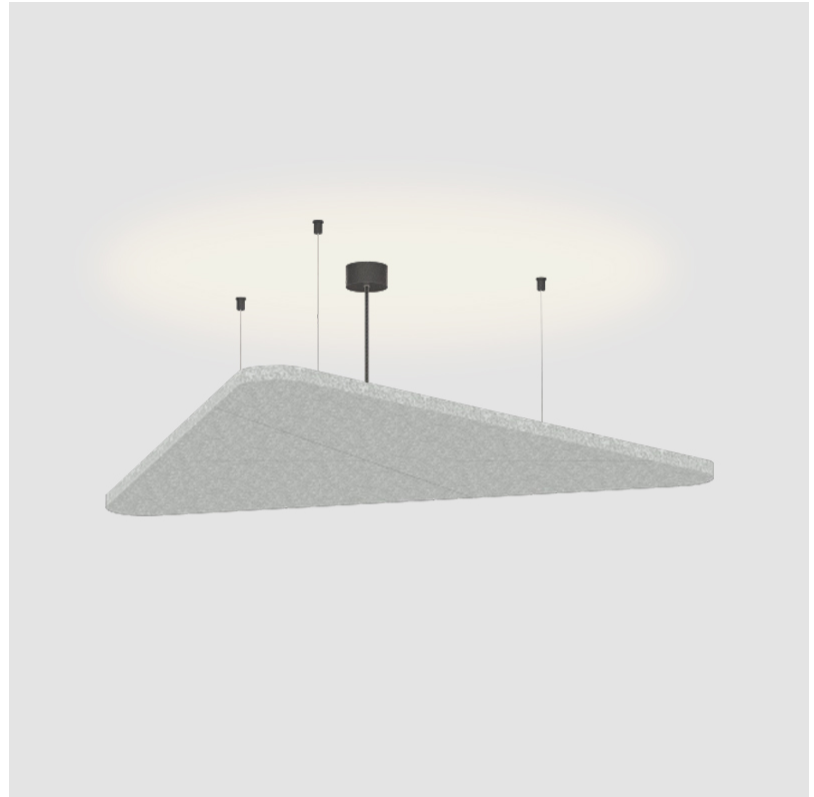

GENERAL

Series: Victory Acoustic Light Panel
Partner: Prolicht
Division: Architectural
Installation: Suspension
Product Type: Acoustic
Mounting Location: Ceiling
Light Distribution: Indirect

PHYSICAL

Shape: Abstract
Length (mm): 792
Length (in): 31 7/16
Width (mm): 704
Width (in): 27 11/16
Height (mm): 54
Height (in): 2 1/8

Fixture Finish: SSR / BKV / CWI / CRY / HAB / UFT / ITA / RUA / FTG / MYG / LOD / PUS / FRO / FUP / KIA / POP / BLS / SPG / MEY / GOH / CHC / COM / ABZ / JAG / OBR / MOS / ROR

Acoustic Finish: SFW / CYW / SEE / SYN / MTS / PMB / TTN / CYB / STO / DPE / BES / SHB / ARE / ANE / VRD / CRF

Fixture Material: Aluminum
Primary Material: Acoustic
Cable Details: 2000mm / 78 3/4" or 6000mm / 236 1/4" Transparent Cable

ELECTRICAL

Lamp Type: LED (Zhaga Standard)
Input Wattage (W): 10
Total Output Wattage (W): 9.1
Dimming: Non-Dimmable
Driver Included: Yes
Driver Location: Integrated
Driver Type: Constant Current - Universal
Driver Class: Class 2
Input Voltage (V): 120 - 277

LED

Color Temperature (°K): 2700 / 3000 / 3500 / 4000
Max. Delivered Lumen (lm): 701 / 708 / 730 / 751
Nominal Lumen (lm): 855 / 864 / 890 / 916
CRI: >90 CRI
Lamp Life (hrs): 50000

OPTICAL

RATINGS AND CERTIFICATIONS

Certified By: CSA Certified to UL and CSA Standards
IP rating: IP20