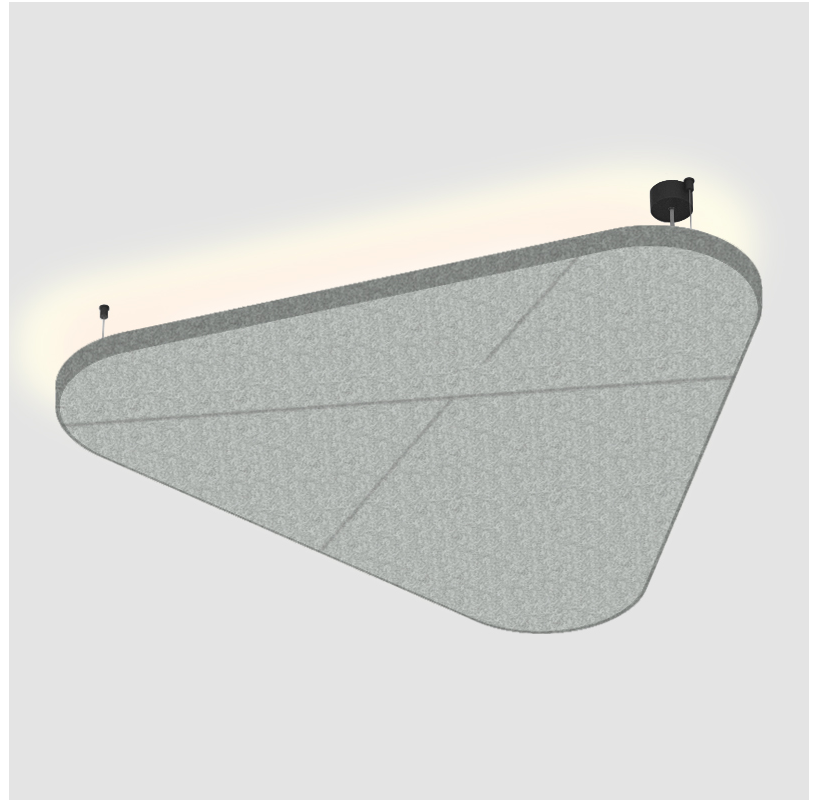

GENERAL

Series: Victory Acoustic Light Panel
Partner: Prolicht
Division: Architectural
Installation: Suspension
Product Type: Acoustic
Mounting Location: Ceiling
Light Distribution: Indirect

PHYSICAL

Shape: Abstract
Length (mm): 496
Length (in): 19 1/2
Width (mm): 448
Width (in): 17 5/8
Height (mm): 54
Height (in): 2 1/8

Fixture Finish: SSR / BKV / CWI / CRY / HAB / UFT / ITA / RUA / FTG / MYG / LOD / PUS / FRO / FUP / KIA / POP / BLS / SPG / MEY / GOH / CHC / COM / ABZ / JAG / OBR / MOS / ROR

Acoustic Finish: SFW / CYW / SEE / SYN / MTS / PMB / TTN / CYB / STO / DPE / BES / SHB / ARE / ANE / VRD / CRF

Fixture Material: Aluminum
Primary Material: Acoustic
Cable Details: 2000mm / 78 3/4" or 6000mm / 236 1/4" Transparent Cable

ELECTRICAL

Lamp Type: LED (Zhaga Standard)
Input Wattage (W): 10
Total Output Wattage (W): 9.1
Dimming: Non-Dimmable
Driver Included: Yes
Driver Location: Integrated
Driver Type: Constant Current - Universal
Driver Class: Class 2
Input Voltage (V): 120 - 277

LED

Color Temperature (°K): 2700 / 3000 / 3500 / 4000
Max. Delivered Lumen (lm): 701 / 708 / 730 / 751
Nominal Lumen (lm): 855 / 864 / 890 / 916
CRI: >90 CRI
Lamp Life (hrs): 50000

OPTICAL

RATINGS AND CERTIFICATIONS

Certified By: CSA Certified to UL and CSA Standards
IP rating: IP20